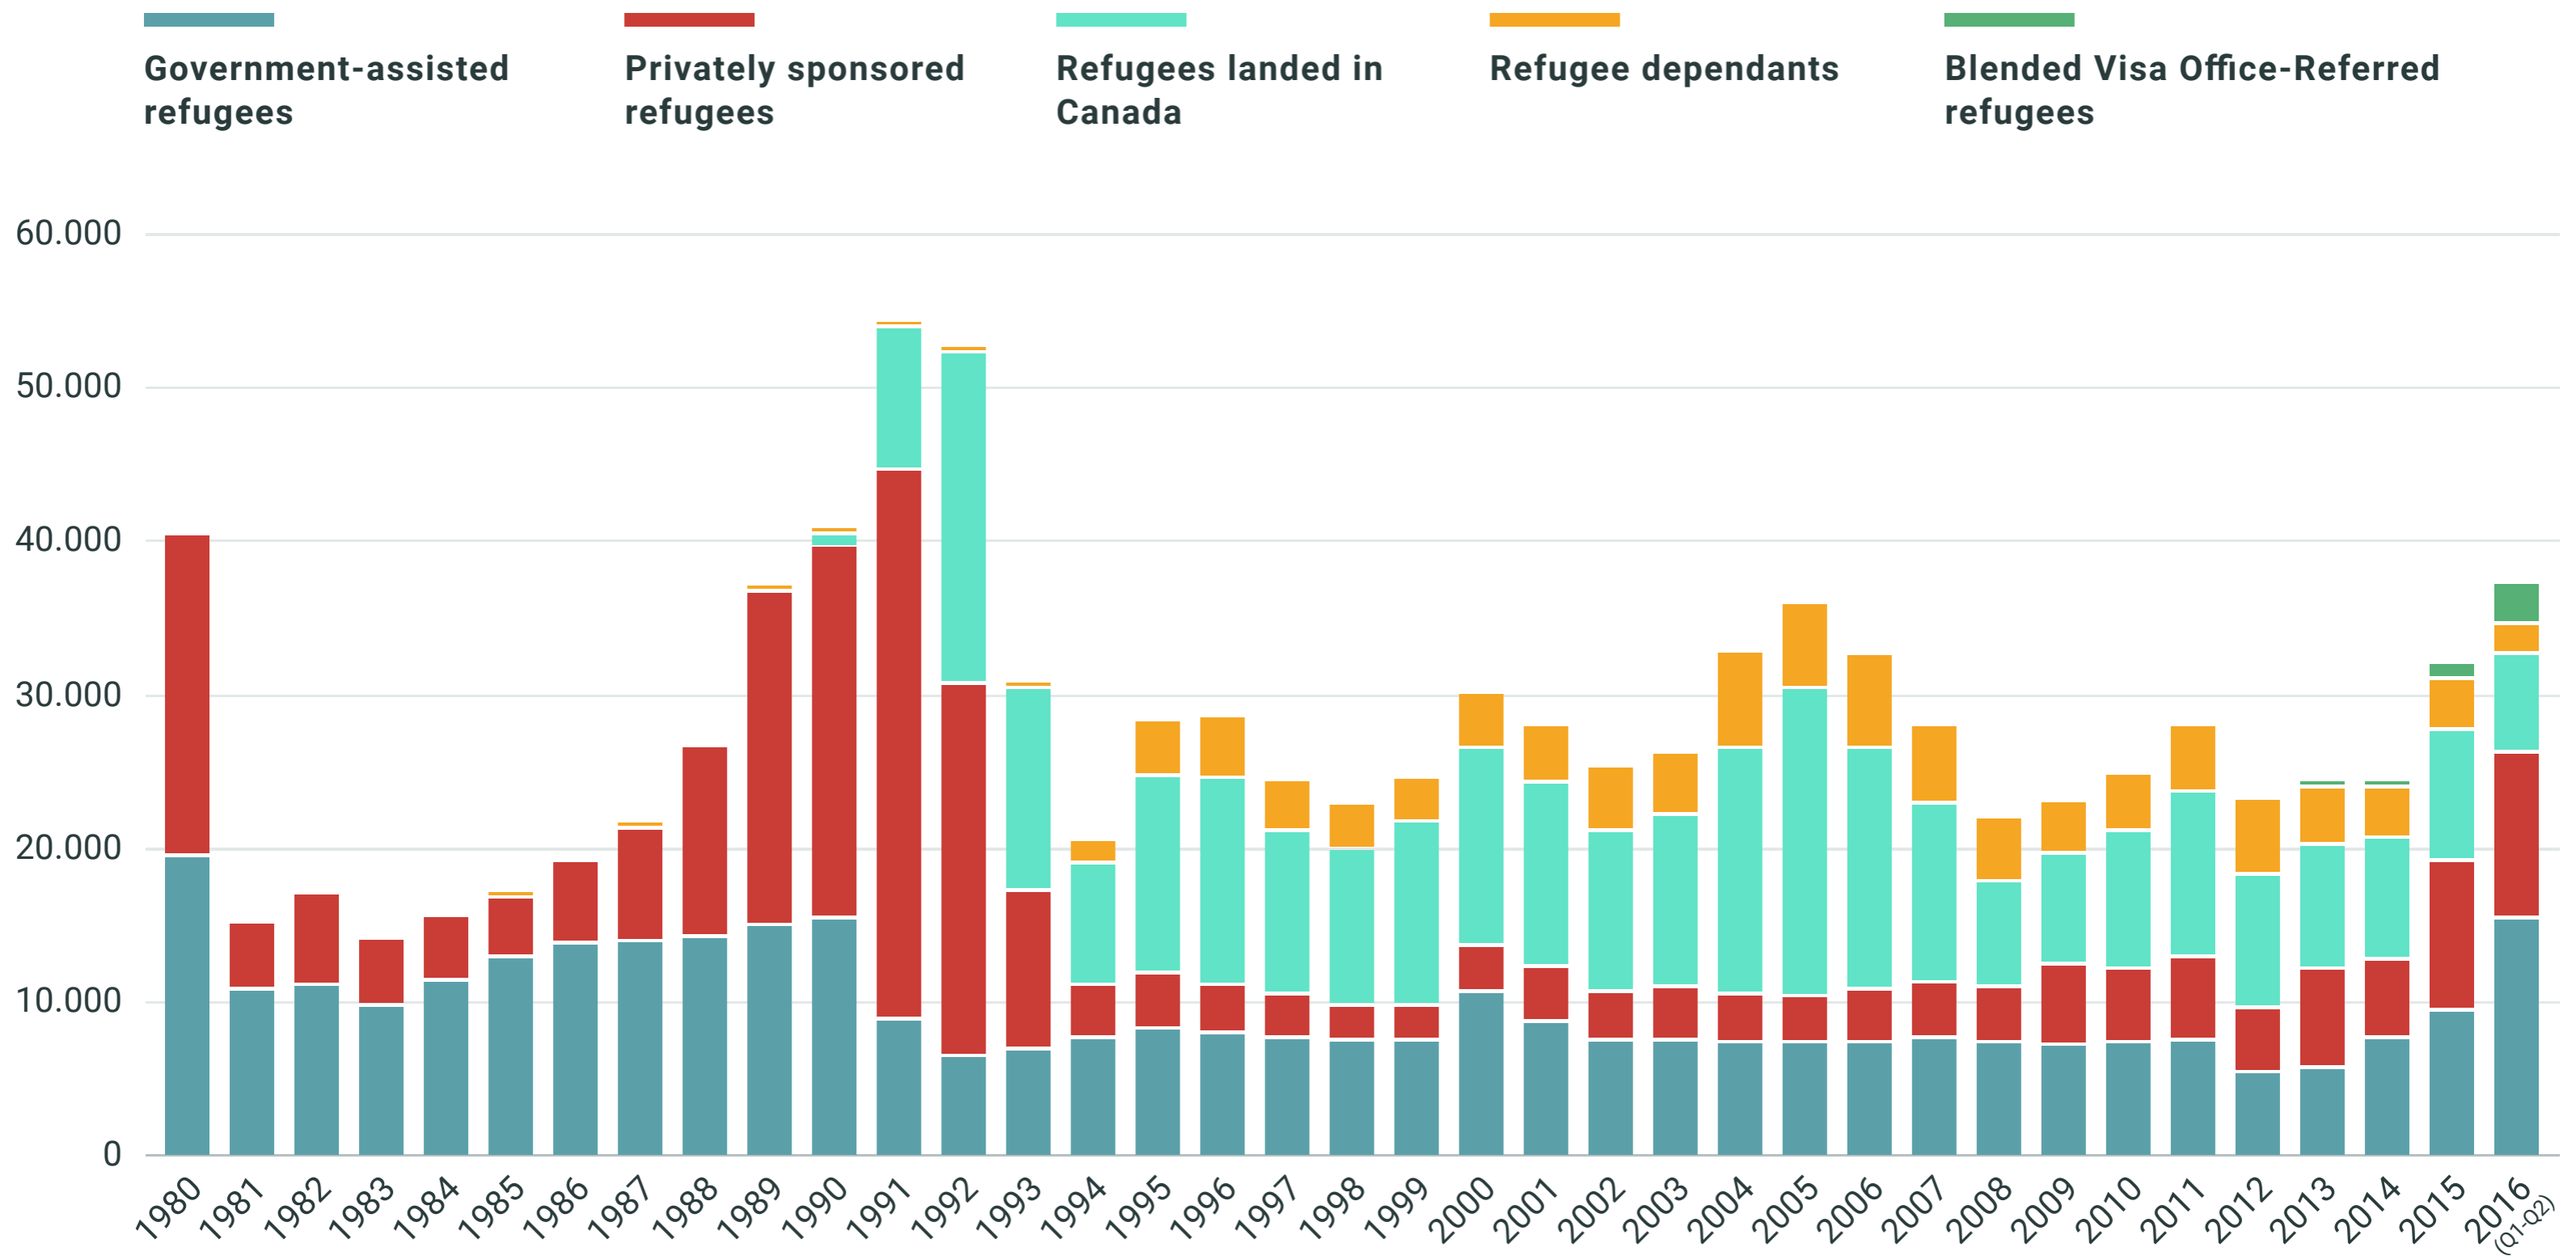

# Resettled refugees and protected persons in Canada 1980-2016

Source: Government of Canada: Canada - Admissions of Permanent Residents by Immigration Category, 1980 - Q2 2016. Online abrufbar: <https://open.canada.ca/data/en/dataset/ad975a26-df23-456a-8ada-756191a23695> (accessed: 23.8.2019).