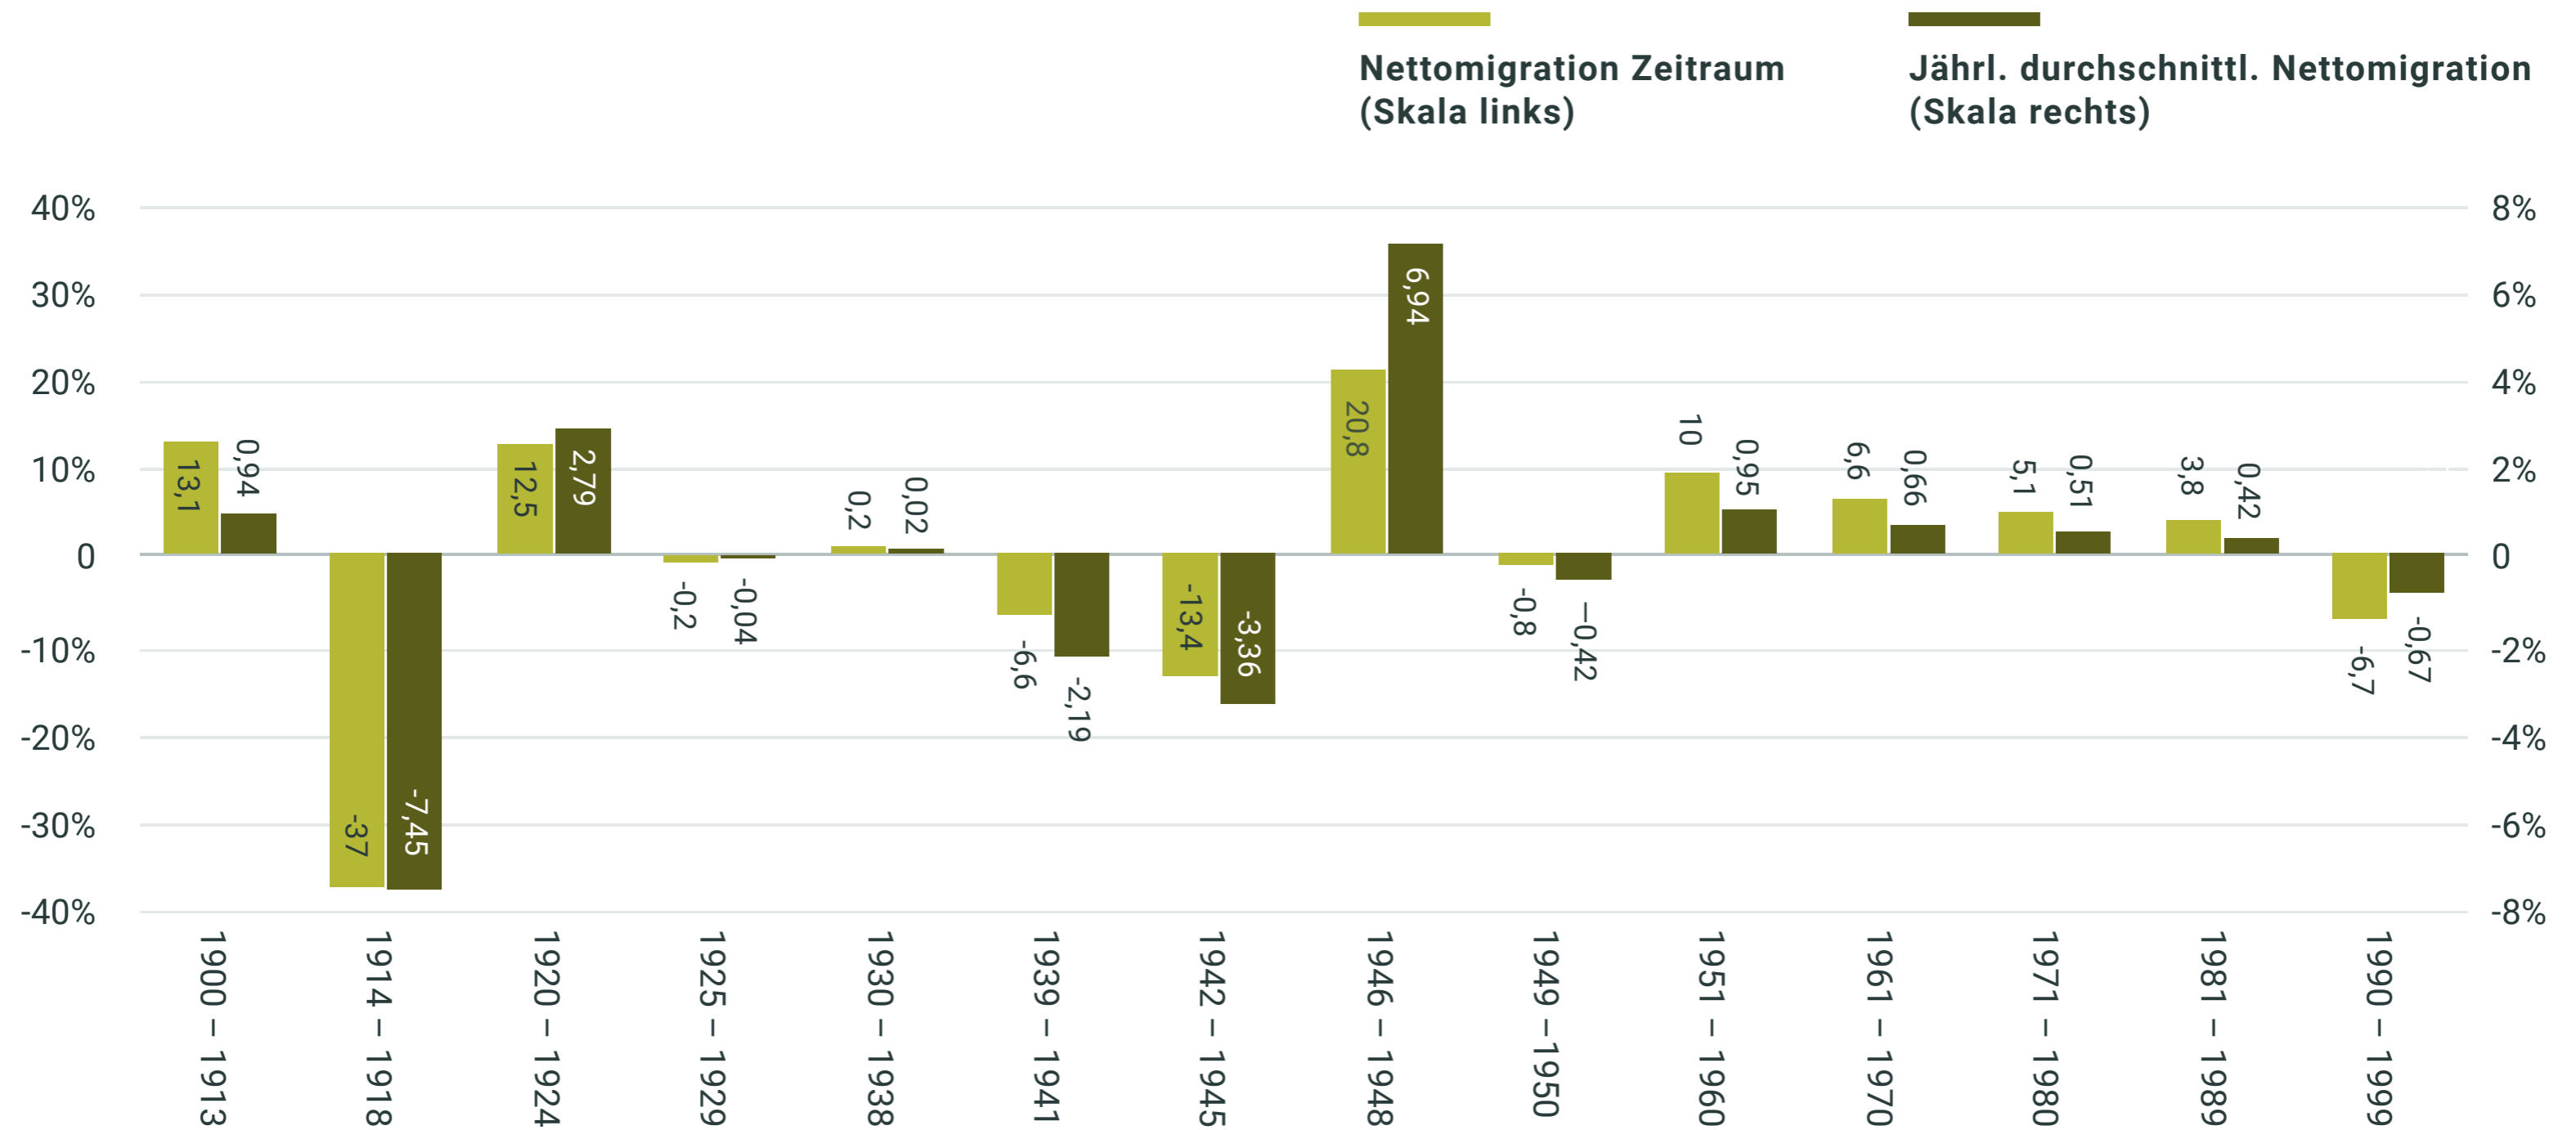

■ Nettomigration und Nettomigrationsrate nach Zeiträumen

in Prozent der Anfangsbevölkerung

Quelle: Hazans, M. (2019). *Emigration from Latvia. Brief History and Driving Forces in the Twenty-First Century*. In: R. Kaša and I. Mieriņa, *The Emigrant Communities of Latvia: National Identity, Transnational Belonging and Diaspora Politics*. Springer, S. 5-68.