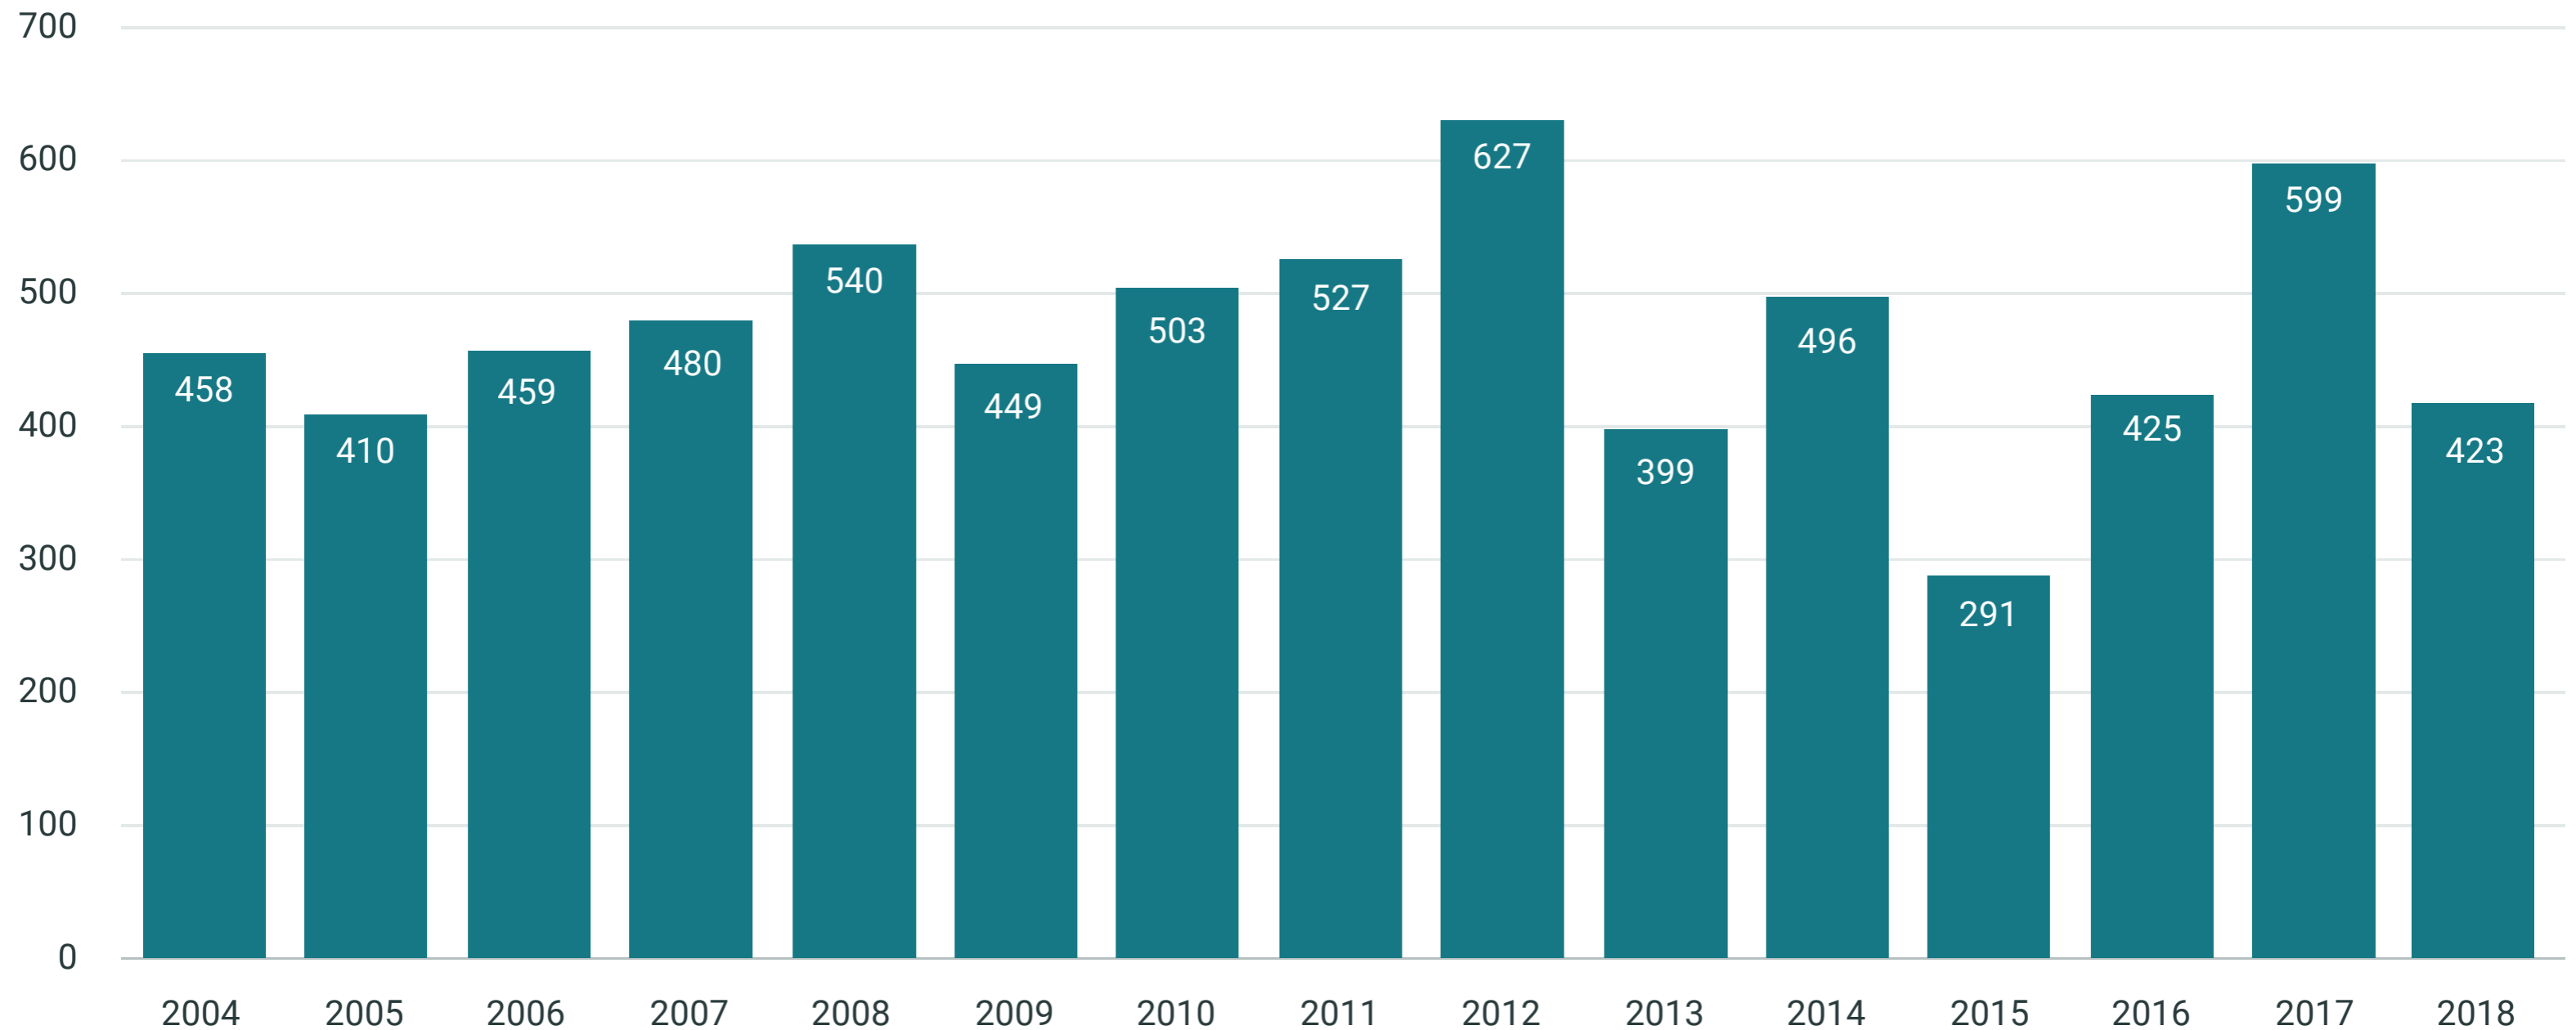

# ■ Asylum applications in Lithuania 2004 – 2018

Source: Migration Department under the Ministry of the Interior of the Republic of Lithuania. Migration department, Division of Asylum in Lithuania 2015-2018, available at: <http://migracija.lrv.lt/lt/statistika/prieglobscio-skyriaus-statistika/statistika-1> (accessed 25-05-2020).